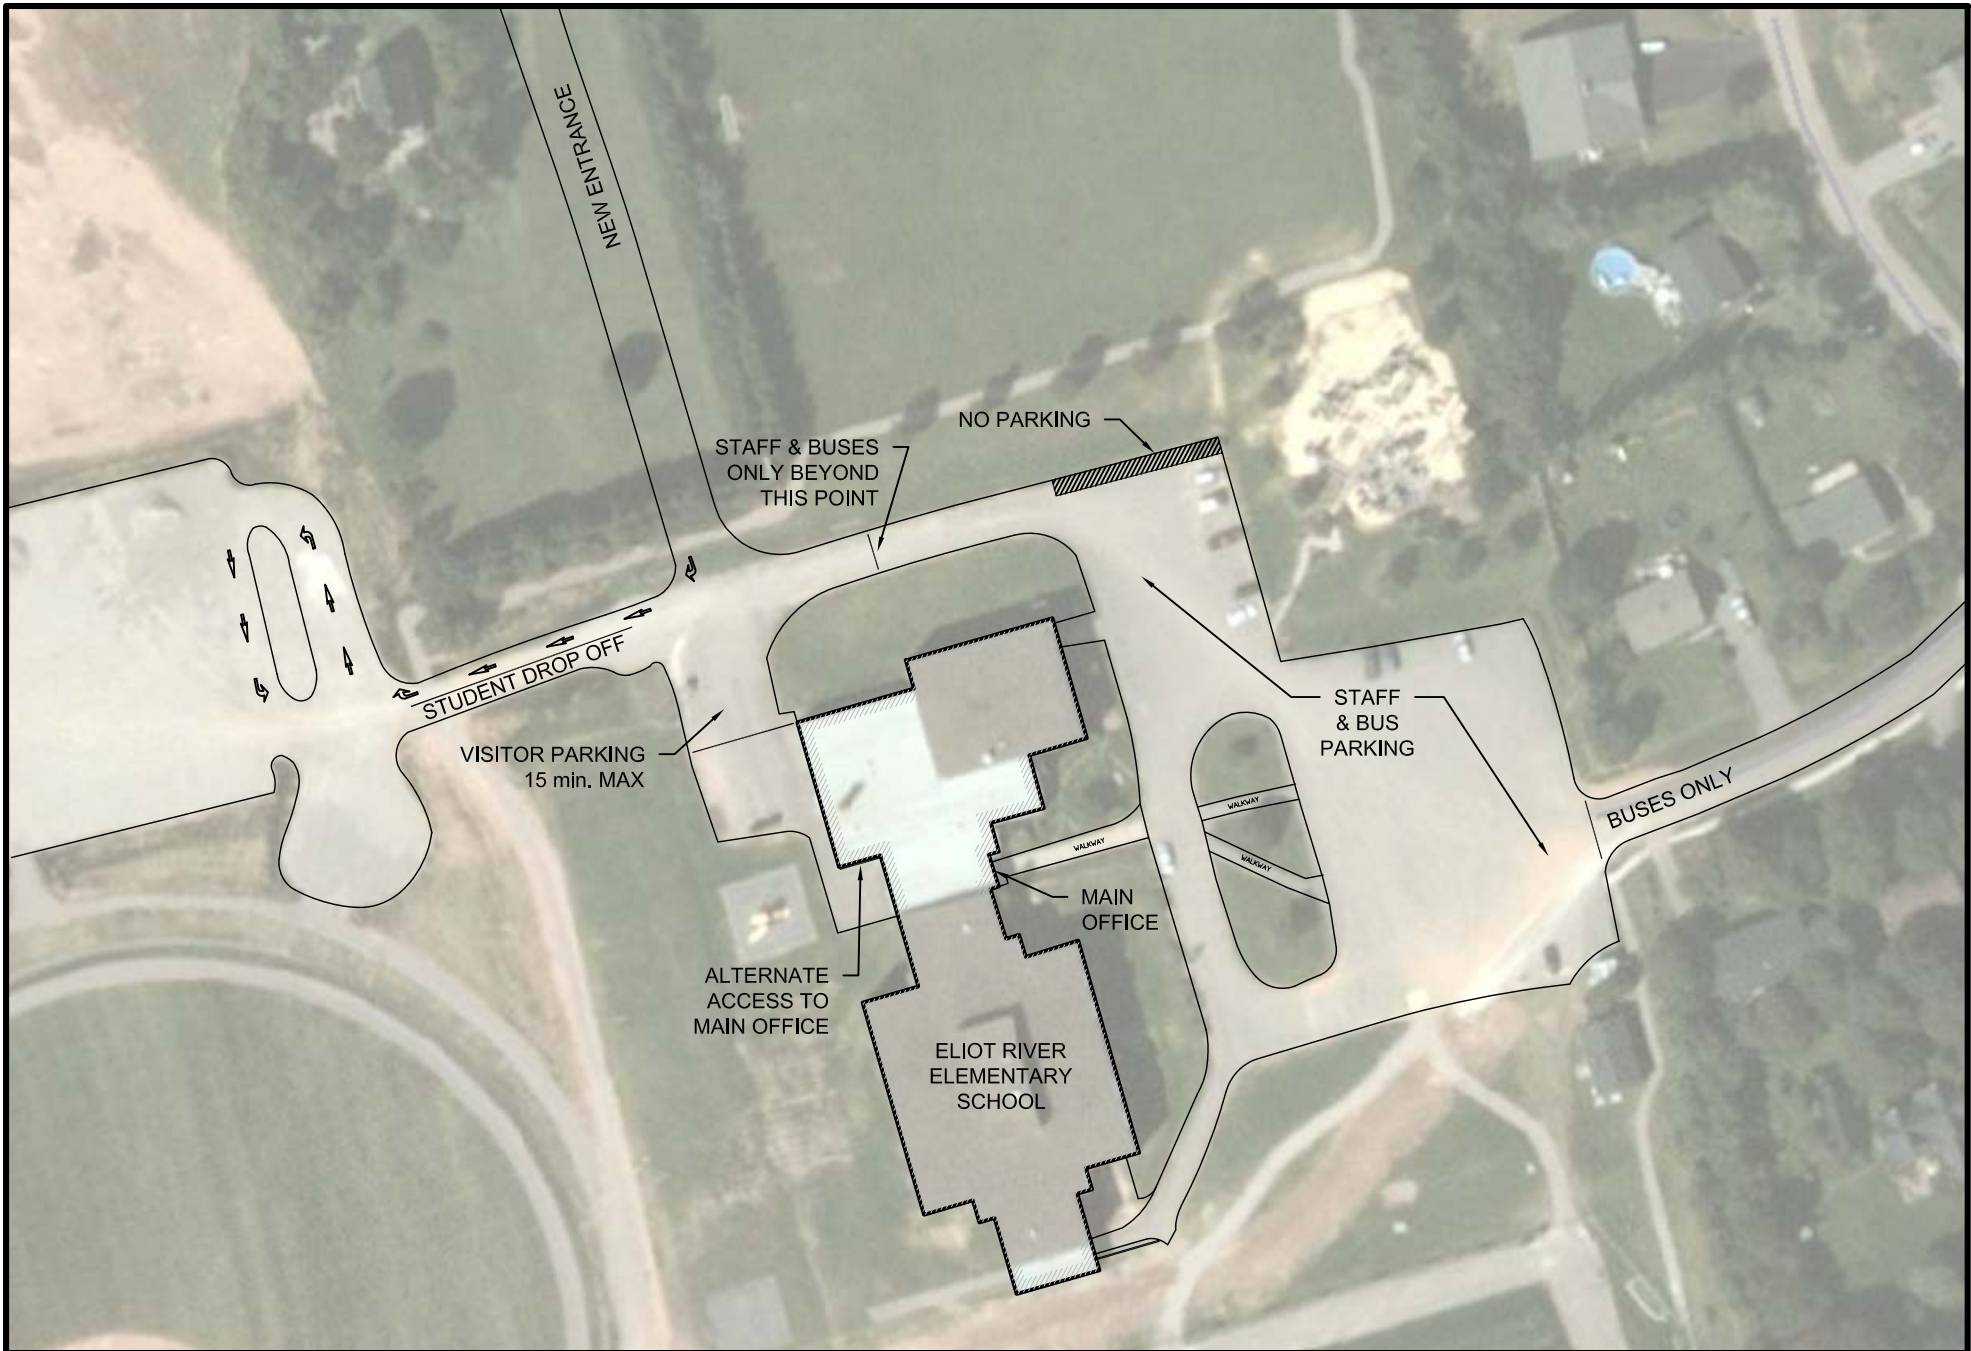

G:\BLDG ASSET\170 ELIOT RIVER\MISC PLANNING\SITE CIRCULATION\DRAWING.DWG

Project Title: <i>Eliot River Elementary School</i>				Drawing Title: <i>Site Circulation</i>		
	Date: October 2019	Dsgn By: NA	Drn By: ADR	Scale: 1:1250	Proj No.: 170 - --	Dwg No.: C1